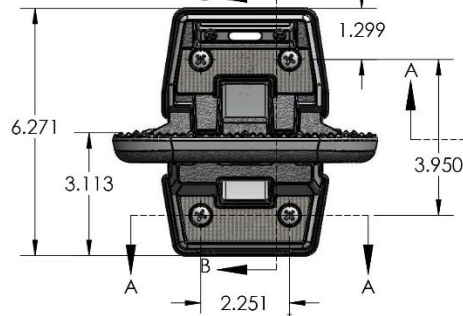

SP6610

SP6610-1CH Folding Step Assembly

- 1) Finish: Chrome plated.
- 2) For use with TecNiq LED Lights x2
- 3) Silver Reflective Tape in upper and lower positions.
- 4) Rubber gasket included.