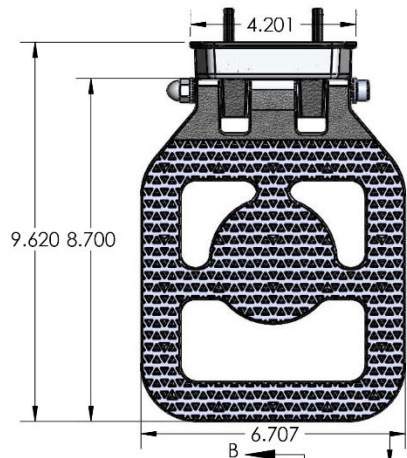

SP6610

SP6610-1CH Folding Step Assembly

- 1) Finish: Chrome plated.
- 2) For use with TecNiq LED Lights x2
- 3) Silver Reflective Tape in upper and lower positions.
- 4) Rubber gasket included.